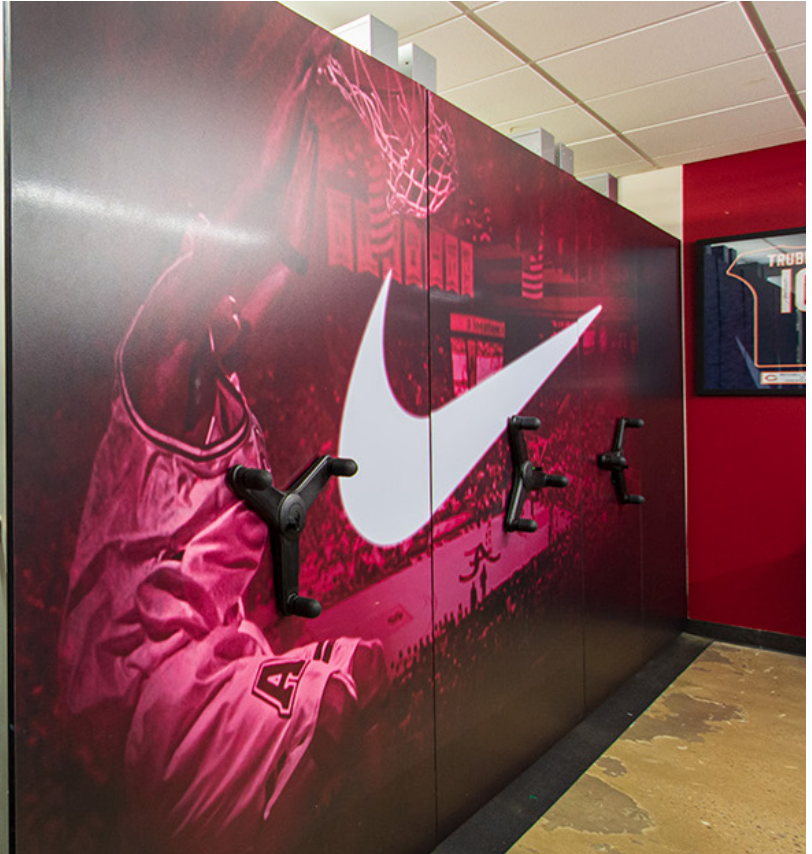

Add custom graphics like team logos, mascots, and colors to the end panels of your Spacesaver system to boost team pride and excite your players.