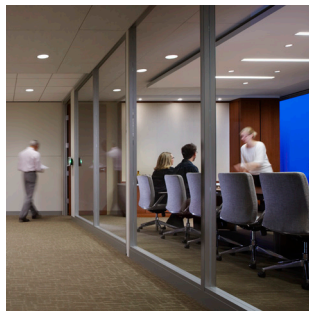

GENIUS MOVABLE WALL

A smart way to manage space

The humble wall – you may know it as a way to create privacy or segment space. But when you're talking about modular walls, there is a lot more to it than just that!

Using customizable designs and configurations, **Genius** movable walls from KI can help you render highly useful spaces throughout the floor plan. Now it is simple to create streamlined workstations, training rooms, conference rooms and more.

Genius movable wall is designed to be durable and can be integrated with existing furniture and architectural styles. A wide array of options, textures, colors, material types and door styles provide a great deal of flexibility. Choose from frame materials of solid wood to anodized aluminum, panels from glass or veneer, door types from swinging or sliding and hardware that is exposed or hidden. The range of options increases the potential of your designs.