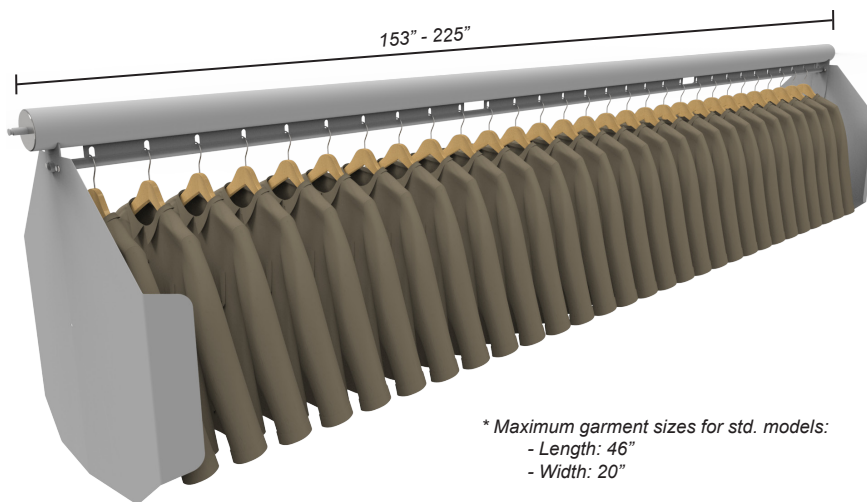

For more information scan the code.

Garment Carousel

The Vidir Garment Carousel is a motorized vertical carousel designed for high density storage and retrieval of garments. The semi/fully automated storage system maximizes overhead space to save you up to 80% of your floor space with every garment accessible at the touch of a button. The system can integrate with existing ERP and WMS systems or function as its own warehouse location. Additional overhead bridge, multi-tower, and built to fit specifications guarantee maximum utilization of available space.

* Maximum garment sizes for std. models:
 - Length: 46"
 - Width: 20"

Safe Handling • Easy Access • Maximum Storage • Fast Retrieval • Small Footprint

Toll Free: 800.210.0141 www.storevertical.com