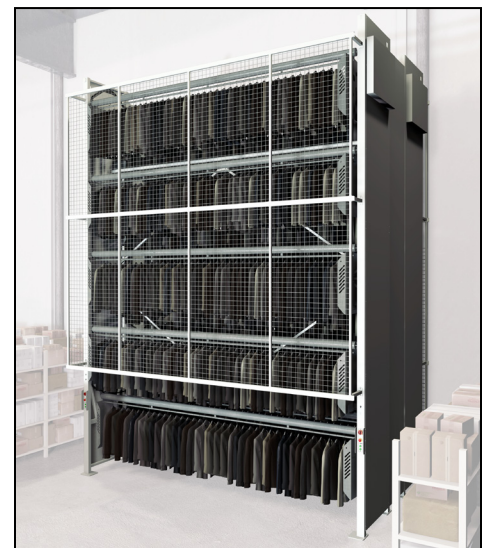

For more information scan the code.

Garment Carousel

The Vidir Garment Carousel is a motorized vertical carousel designed for high density storage and retrieval of garments. The semi/fully automated storage system maximizes overhead space to save you up to 80% of your floor space with every garment accessible at the touch of a button. The system can integrate with existing ERP and WMS systems or function as its own warehouse location. Additional overhead bridge, multi-tower, and built to fit specifications guarantee maximum utilization of available space.

- Up to 4,052 garments can be stored on a single standard carousel
- Can operate and track inventory as an individual database or integrate with enterprise level ERP systems
- Semi or fully automated systems available
- Works with barcode and RFID systems
- Saves up to 80% of your floor space
- Ergonomic design increases workplace safety and prevents back injuries
- Multi-Tower and bridge options available

* Maximum garment sizes for std. models:
 - Length: 46"
 - Width: 20"

Safe Handling • Easy Access • Maximum Storage • Fast Retrieval • Small Footprint

Toll Free: 800.210.0141 www.storevertical.com