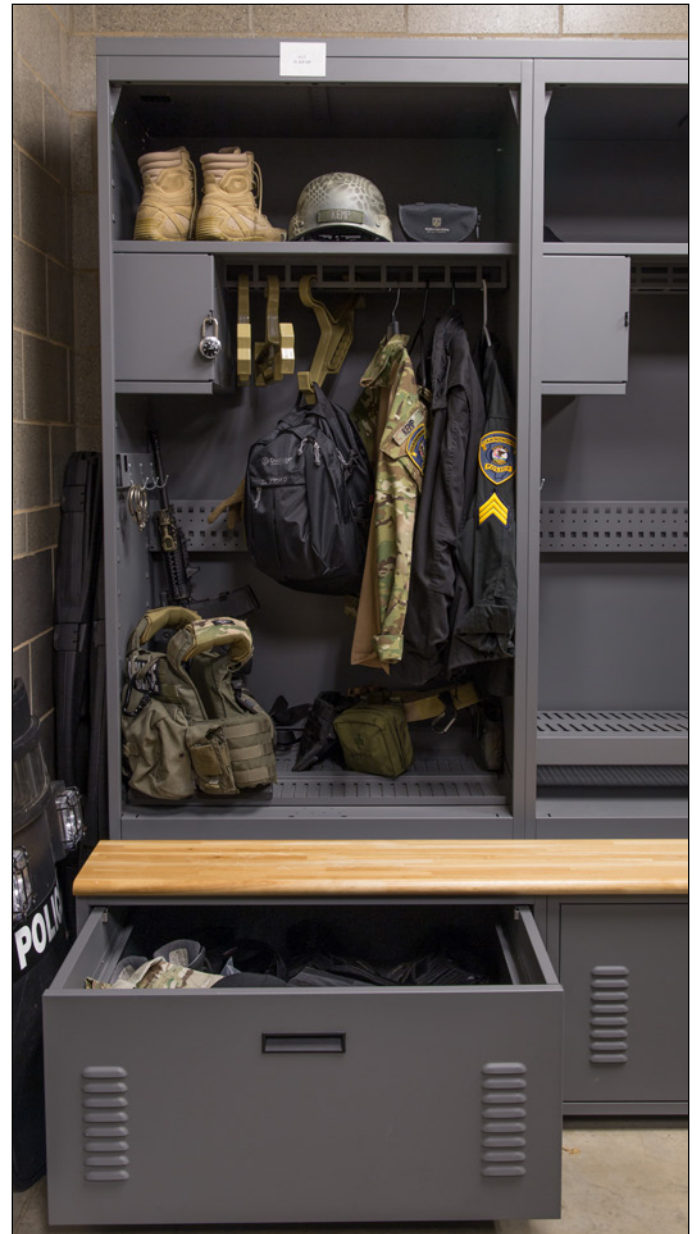

PRODUCT NEWS

SPACESAVER CORPORATION

DOORLESS RESPONSE TEAM LOCKERS

Spacesaver lockers boost readiness and organization

THE CHALLENGE

The police department in the town of Carbondale, Illinois, had been housed in a former university dormitory for decades. The facility was cramped and outdated, with small high-school style lockers, homemade cubbies, and overflowing records storage.

When the department got funding to build a new facility, the design team brought in a St. Louis-based Spacesaver consultant to design storage solutions all over the building, including personal lockers, high-density records storage, and modern evidence storage. The consultant also worked with Spacesaver's internal teams to design lockers for the department's Special Response Team. The lockers needed to be large enough to accommodate clothing and gear, and they needed to be easily accessible in emergency situations.

THE SPACE-SAVING SOLUTION

The design team decided to locate the special response room next to the briefing room and near the garage, so officers can go from operational briefing straight to transport and deployment. The room can only be accessed by team members, so Spacesaver's engineers designed extra-wide lockers without doors in order to provide ready access to gear.

The lockers offer a number of other convenient features. Spacesaver's support rail can be configured to hold weapons securely, and a shelf holds helmets and equipment. Each locker features a small compartment with a padlock hasp for locking up personal valuables. The deep drawer provides storage for vests and other gear, and a wooden bench offers comfort and a finished appearance. The end result is a set of lockers that help officers prepare for challenging situations while still making the best use of available space.