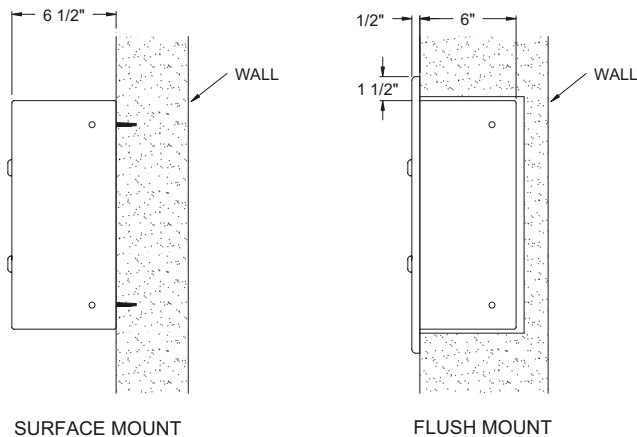

Spacesaver Corporation
1450 Janesville Avenue
Fort Atkinson, WI 53538-2798
1-800-492-3434
www.spacesaver.com

KI
1330 Bellevue Street
P.O. Box 8100
Green Bay, WI 54302-8100
1-800-424-2432
www.ki.com