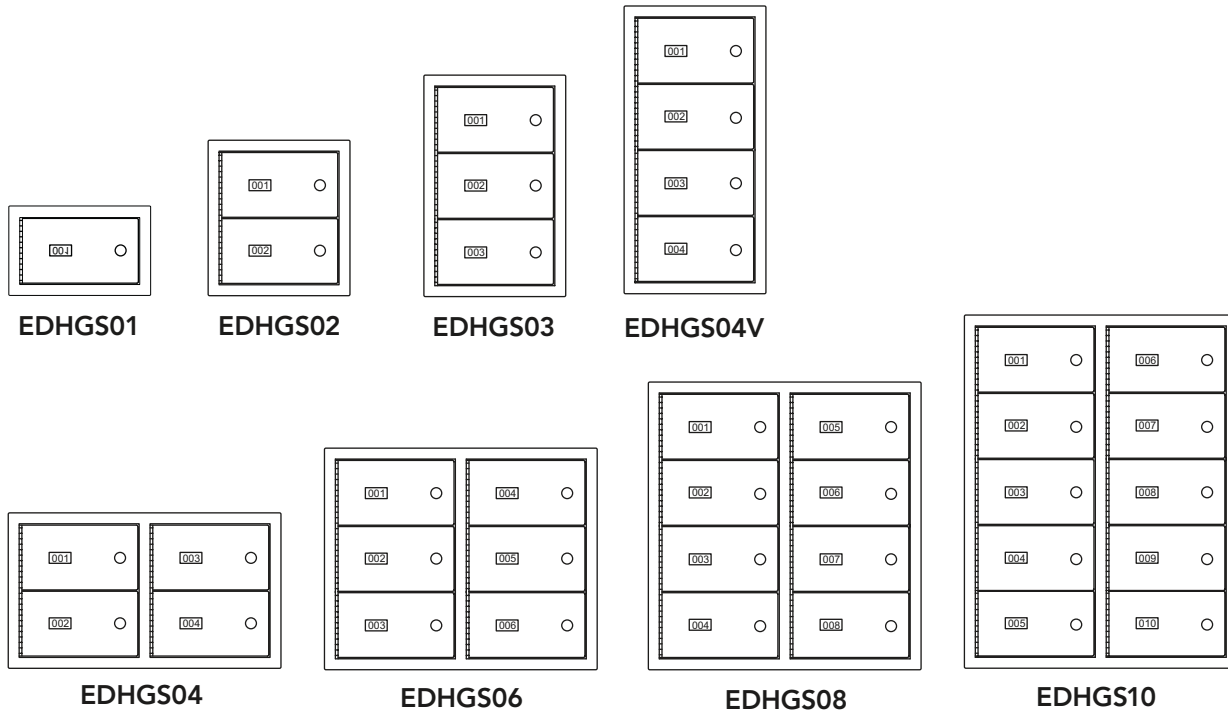

INFO SHEET

STORAGE SYSTEMS

Spacesaver's Wall Mounted Handgun Lockers

Wall mounted handgun lockers are designed and manufactured for use in Sally Ports and any other area that requires secured storage of handguns or other similarly sized items.

STANDARD FEATURES

- All door openings are: 5 3/16" x 10 3/8"
- Number tags are provided on each door
- All locks keyed differently
- Keys are only removable in locked position
- 1/8" neoprene lining on shelves
- Pre-drilled mounting holes in sides and back
- Flush mounted cabinets come with 1 1/2" trim frame
- Provided in textured powder coat paint

Model Number	Model Type	No. of Compartments	Cabinet Dimensions			Shipping Weight	Size of Wall Opening		
			Width	Height	Depth		Width	Height	Depth
EDHGF02V	FLUSH	2	13"	14 1/8"	6 1/2"	20 lbs	13 1/2"	14 1/2"	6 1/2"
EDHGF03V	FLUSH	3	13"	20 1/8"	6 1/2"	27 lbs	13 1/2"	20 1/2"	6 1/2"
EDHGF04V	FLUSH	4	13"	26 1/8"	6 1/2"	31 lbs	13 1/2"	26 1/2"	6 1/2"
EDHGF04	FLUSH	4	25"	14 1/8"	6 1/2"	32 lbs	25 1/2"	14 1/2"	6 1/2"
EDHGF06	FLUSH	6	25"	20 1/8"	6 1/2"	53 lbs	25 1/2"	20 1/2"	6 1/2"
EDHGF08	FLUSH	8	25"	26 1/8"	6 1/2"	59 lbs	25 1/2"	26 1/2"	6 1/2"
EDHGF10	FLUSH	10	25"	32 1/8"	6 1/2"	82 lbs	25 1/2"	32 1/2"	6 1/2"
EDHGS02V	SURFACE	2	13"	14 1/8"	6 1/2"	17 lbs		N/A	
EDHGS03V	SURFACE	3	13"	20 1/8"	6 1/2"	24 lbs		N/A	
EDHGS04V	SURFACE	4	13"	26 1/8"	6 1/2"	28 lbs		N/A	
EDHGS04	SURFACE	4	25"	14 1/8"	6 1/2"	29 lbs		N/A	
EDHGS06	SURFACE	6	25"	20 1/8"	6 1/2"	49 lbs		N/A	
EDHGS08	SURFACE	8	25"	26 1/8"	6 1/2"	55 lbs		N/A	
EDHGS10	SURFACE	10	25"	32 1/8"	6 1/2"	78 lbs		N/A	

DOOR CONFIGURATIONS

There are eight (8) basic door configurations, with the number of doors ranging from one to ten. See figures below. Specify desired quantity of doors at time of order.

MOUNTING TYPES