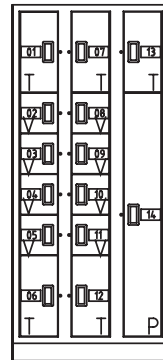

OTHER CONFIGURATIONS:

*Consult factory on price and lead-time for non-standard configurations.

ED3P68

Spacesaver Corporation
1450 Janesville Avenue
Fort Atkinson, WI 53538-2798
1-800-492-3434
www.spacesaver.com

KI
1330 Bellevue Street
P.O. Box 8100
Green Bay, WI 54302-8100
1-800-424-2432
www.ki.com