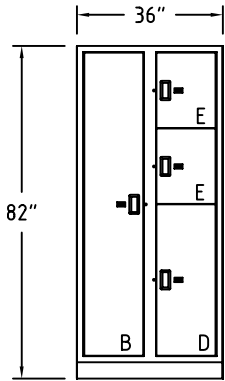

STANDARD CONFIGURATIONS:

ED3-N-01
ED3-P-01