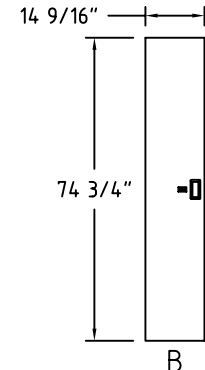

STANDARD CONFIGURATIONS:

A

- -All configurations available in N (Non pass-thru) and P (Pass-thru) styles.
- -Two, three, and four door refrigeration inserts can be added to 01, 03, 04, 05 and 18 configurations.
- -Mail slots can be added to E size doors.
- -Custom configurations available upon request.