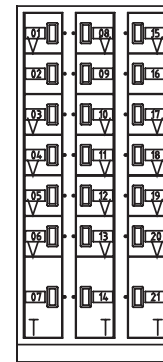

OTHER CONFIGURATIONS:

*Consult factory on price and lead-time for non-standard configurations.

ED3P63

Spacesaver Corporation
1450 Janesville Avenue
Fort Atkinson, WI 53538-2798
1-800-492-3434
www.spacesaver.com

KI
1330 Bellevue Street
P.O. Box 8100
Green Bay, WI 54302-8100
1-800-424-2432
www.ki.com