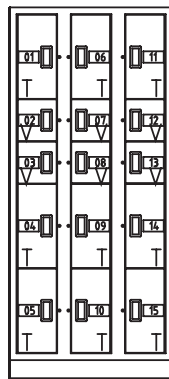

OTHER CONFIGURATIONS:

*Consult factory on price and lead-time for non-standard configurations.

ED3P44