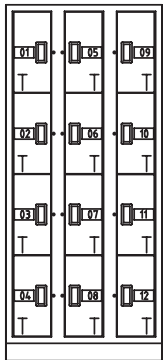

OTHER CONFIGURATIONS:

*Consult factory on price and lead-time for non-standard configurations.

ED3P64

Spacesaver Corporation
1450 Janesville Avenue
Fort Atkinson, WI 53538-2798
1-800-492-3434
www.spacesaver.com

KI
1330 Bellevue Street
P.O. Box 8100
Green Bay, WI 54302-8100
1-800-424-2432
www.ki.com