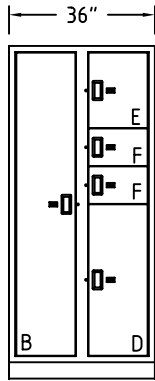

ED3-N-03
ED3-P-03