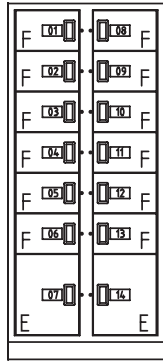

OTHER CONFIGURATIONS:

*Consult factory on price and lead-time for non-standard configurations.

ED3P51

Spacesaver Corporation
1450 Janesville Avenue
Fort Atkinson, WI 53538-2798
1-800-492-3434
www.spacesaver.com

KI
1330 Bellevue Street
P.O. Box 8100
Green Bay, WI 54302-8100
1-800-424-2432
www.ki.com