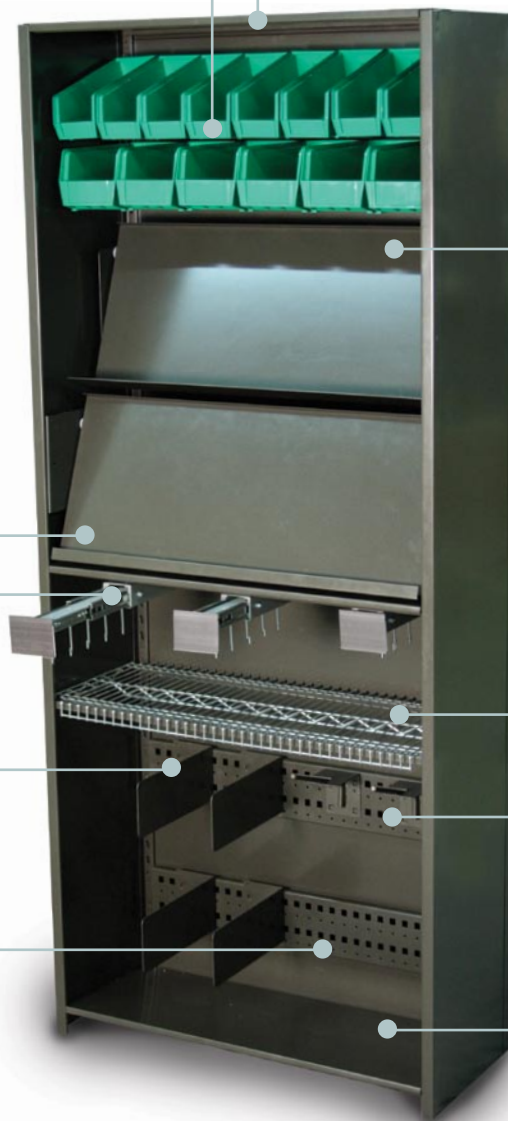

4-Post Storage Accessories

NEW

4-Post Hinged Shelf
SCPww15

EZ Rail
with hanging bins
4PUWRSRBHww (Level)
4PUWRSRBHwwSL (Sloped)

40% Perforated Shelf
RSP (Request for Special)
XSHwwddPERF

Hinged Shelf with 4" Lip
RSP (Request for Special)
SCPww15SL

Ideal CaThrac
Available directly from
Ideal Environments
800.406.2174
ideal95@aol.com

NEW

Hybrid Wire Shelf
WRSPSddwwHD

Divider
RSP (Request for Special)
XSRDdd

UWR Support Rail
for 4-Post
4PUWRSRww

Hook
RSP (Request for Special)
4PBAGHOOKdd

NOTE:
Sloping bottom shelf can
increase effectiveness of
storing some materials.