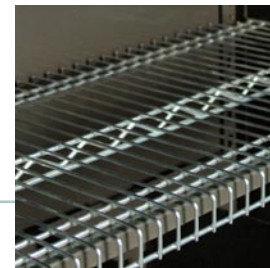

4-Post Storage Accessories

NEW

4-Post Hinged Shelf
SCPww15

EZ Rail
with hanging bins
4PUWRSRBHww (Level)
4PUWRSRBHwwSL (Sloped)

40% Perforated Shelf
RSP (Request for Special)
XSHwwddPERF

Hinged Shelf with 4" Lip
RSP (Request for Special)
SCPww15SL

Ideal CaThrac
Available directly from
Ideal Environments
800.406.2174
ideal95@aol.com

NEW

Hybrid Wire Shelf
WRSPSddwwHD

Divider
RSP (Request for Special)
XSRDdd

UWR Support Rail
for 4-Post
4PUWRSRww

Hook
RSP (Request for Special)
4PBAGHOOKdd

NOTE:
Sloping bottom shelf can
increase effectiveness of
storing some materials.