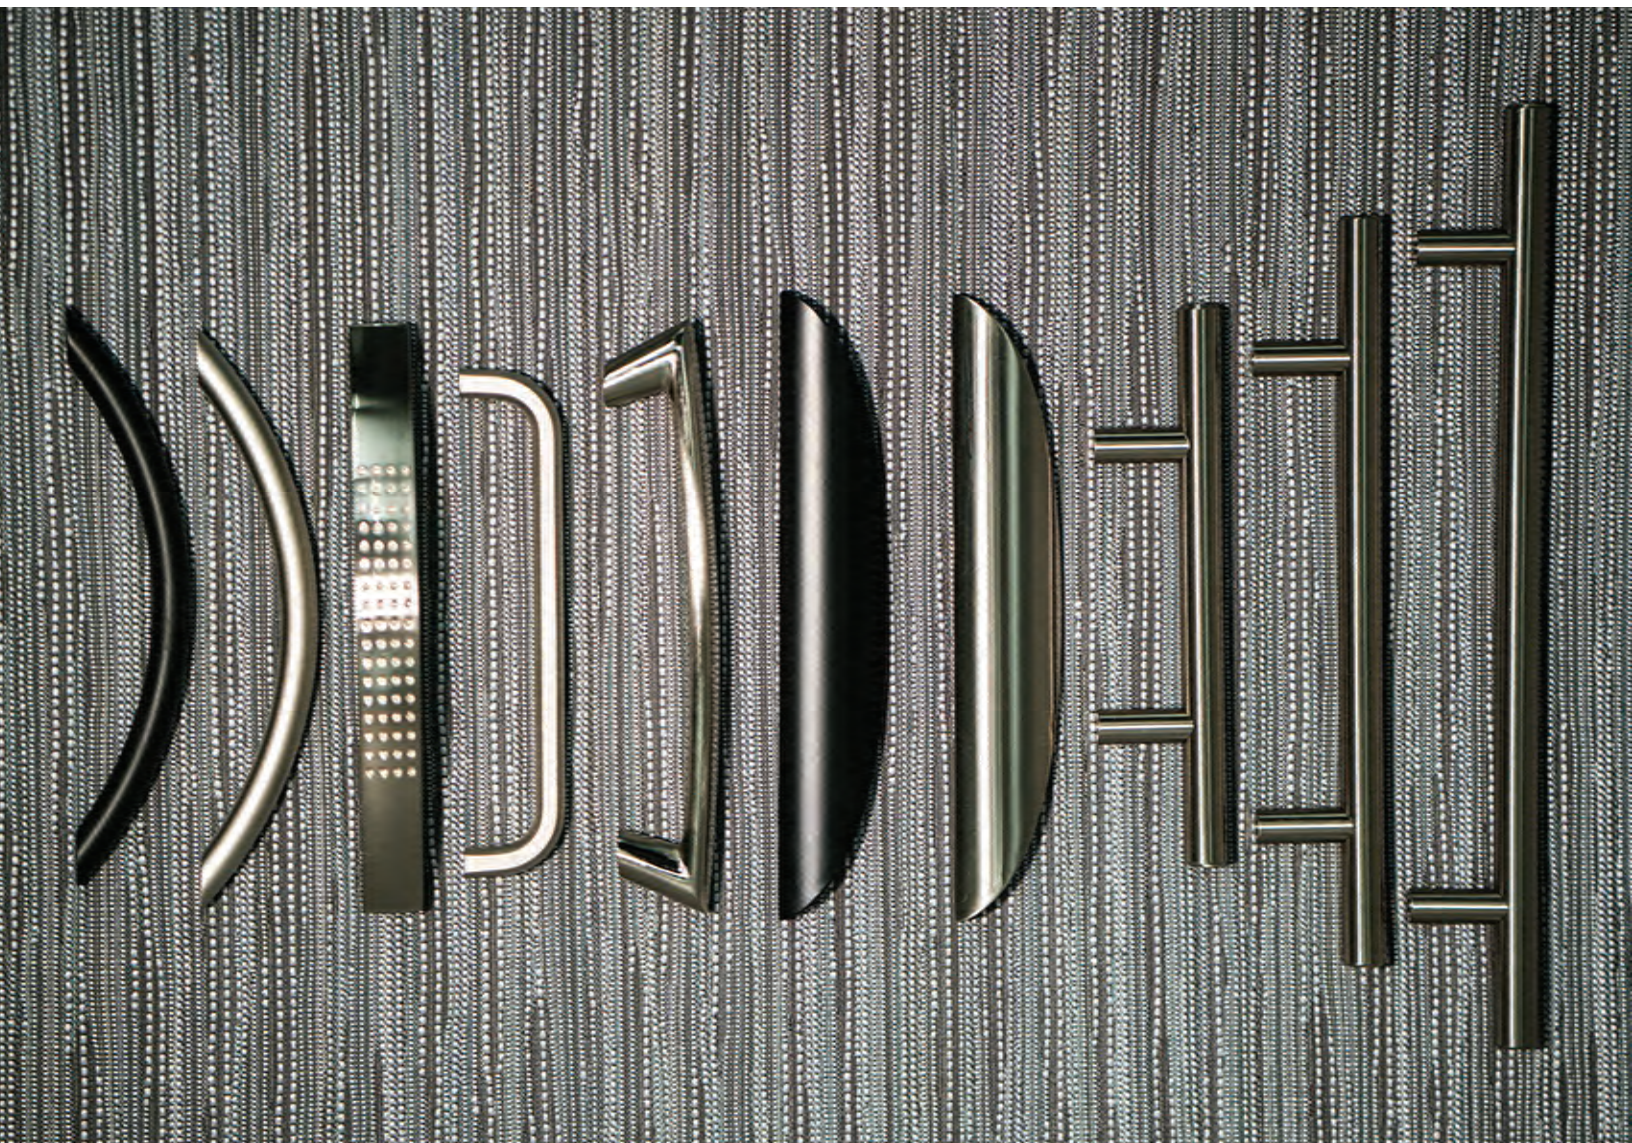

HAMILTON
CASEWORK SOLUTIONS

Crescent
Black

Crescent
Silver

Textured
Crescent

Wired
Pull

Flared
Crescent

Black
Elliptical

Silver
Elliptical

6" Bar

8" Bar

10" Bar

HAMILTON Standard Handles